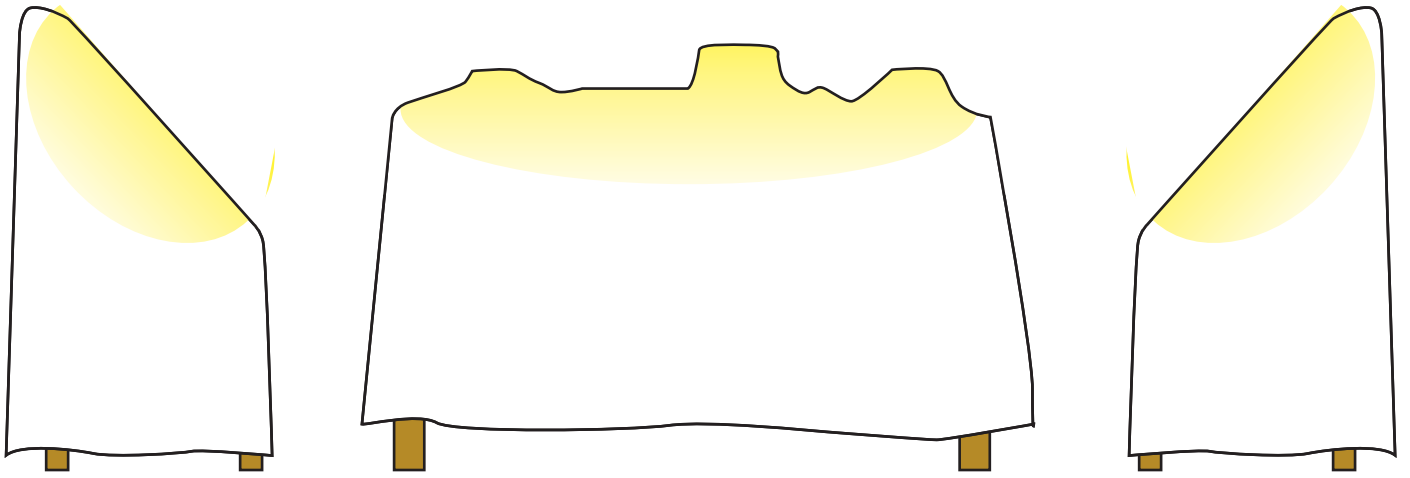

With white cloth (Yellow parts mean tubes are blinking.)

Visitors can sit in these chairs