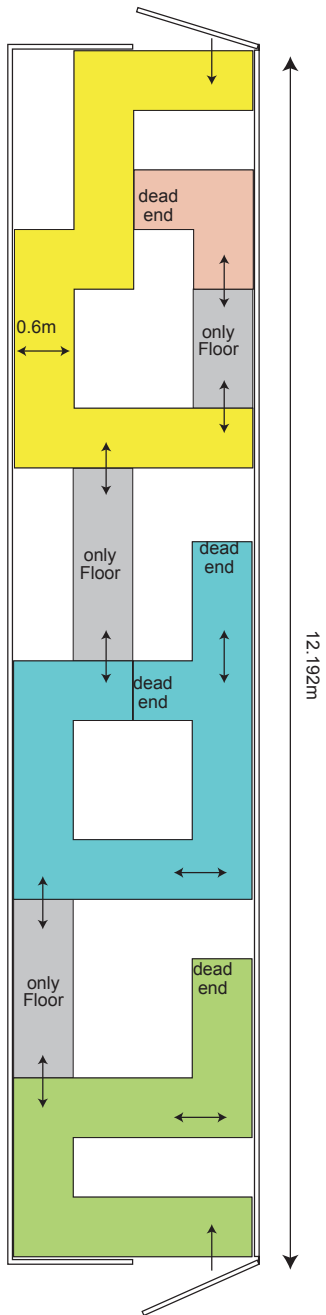

Container size  
L. 12.192 x W. 2.438 x H. 2.591 m

Tents are hung from the ceiling by ropes

Tent size w=60cm h=180cm

No wall and ceiling,  
only floor