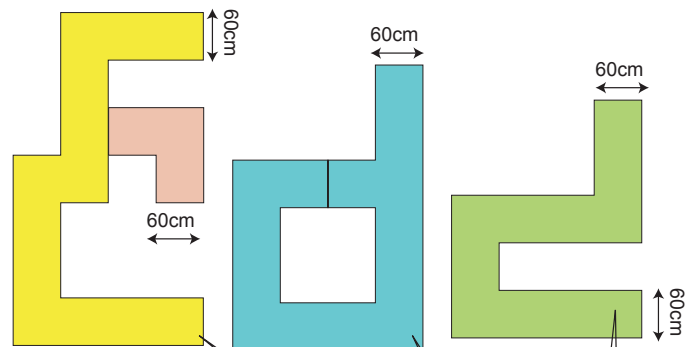

Container size  
L. 12.192 x W. 2.438 x H. 2.591 m

Tents are hung from the ceiling by ropes

Tent size w=60cm h=180cm

No wall and ceiling,  
only floor